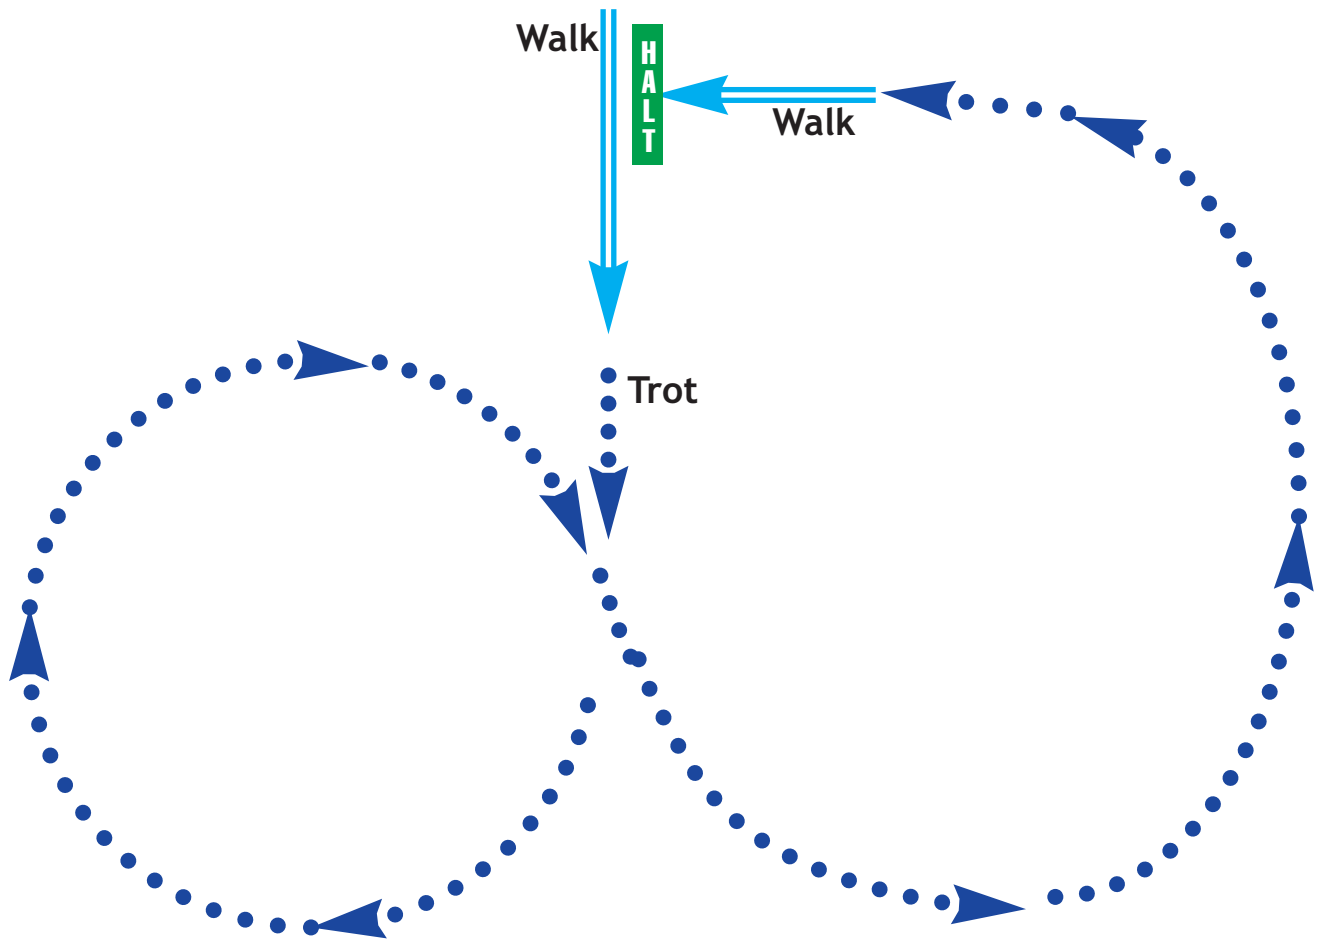

Led Class Workout

NB Ponies should be judged at the walk and trot on the circle prior to completing the workout shown below.

AUDIENCE

Leading Rein Workout

Stand and present to the judge

First Ridden Workout

NB First Ridden Ponies are are not asked to canter when on the circle prior to individual workout.

Ridden Workout

Ridden Hunter Workout