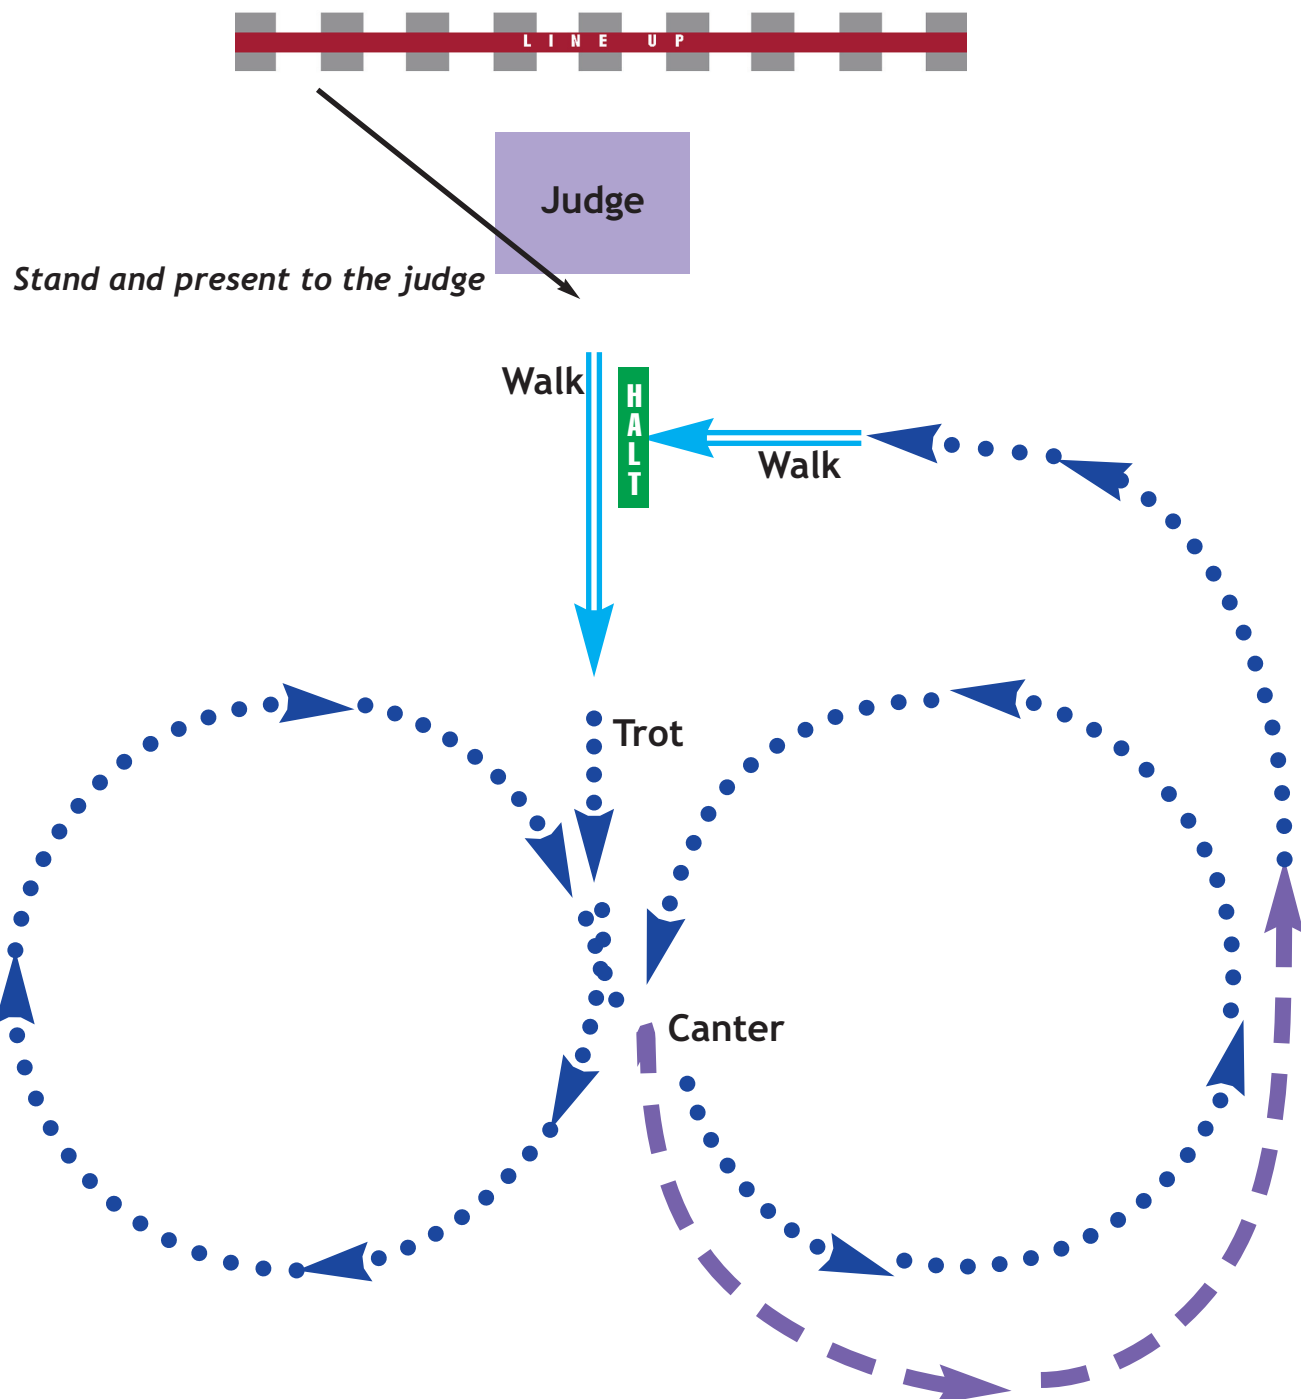

Led Class Workout

NB Ponies should be judged at the walk and trot on the circle prior to completing the workout shown below.

AUDIENCE

Leading Rein Workout

Stand and present to the judge

First Ridden Workout

NB First Ridden Ponies are are not asked to canter when on the circle prior to individual workout.

Ridden Workout

Ridden Hunter Workout