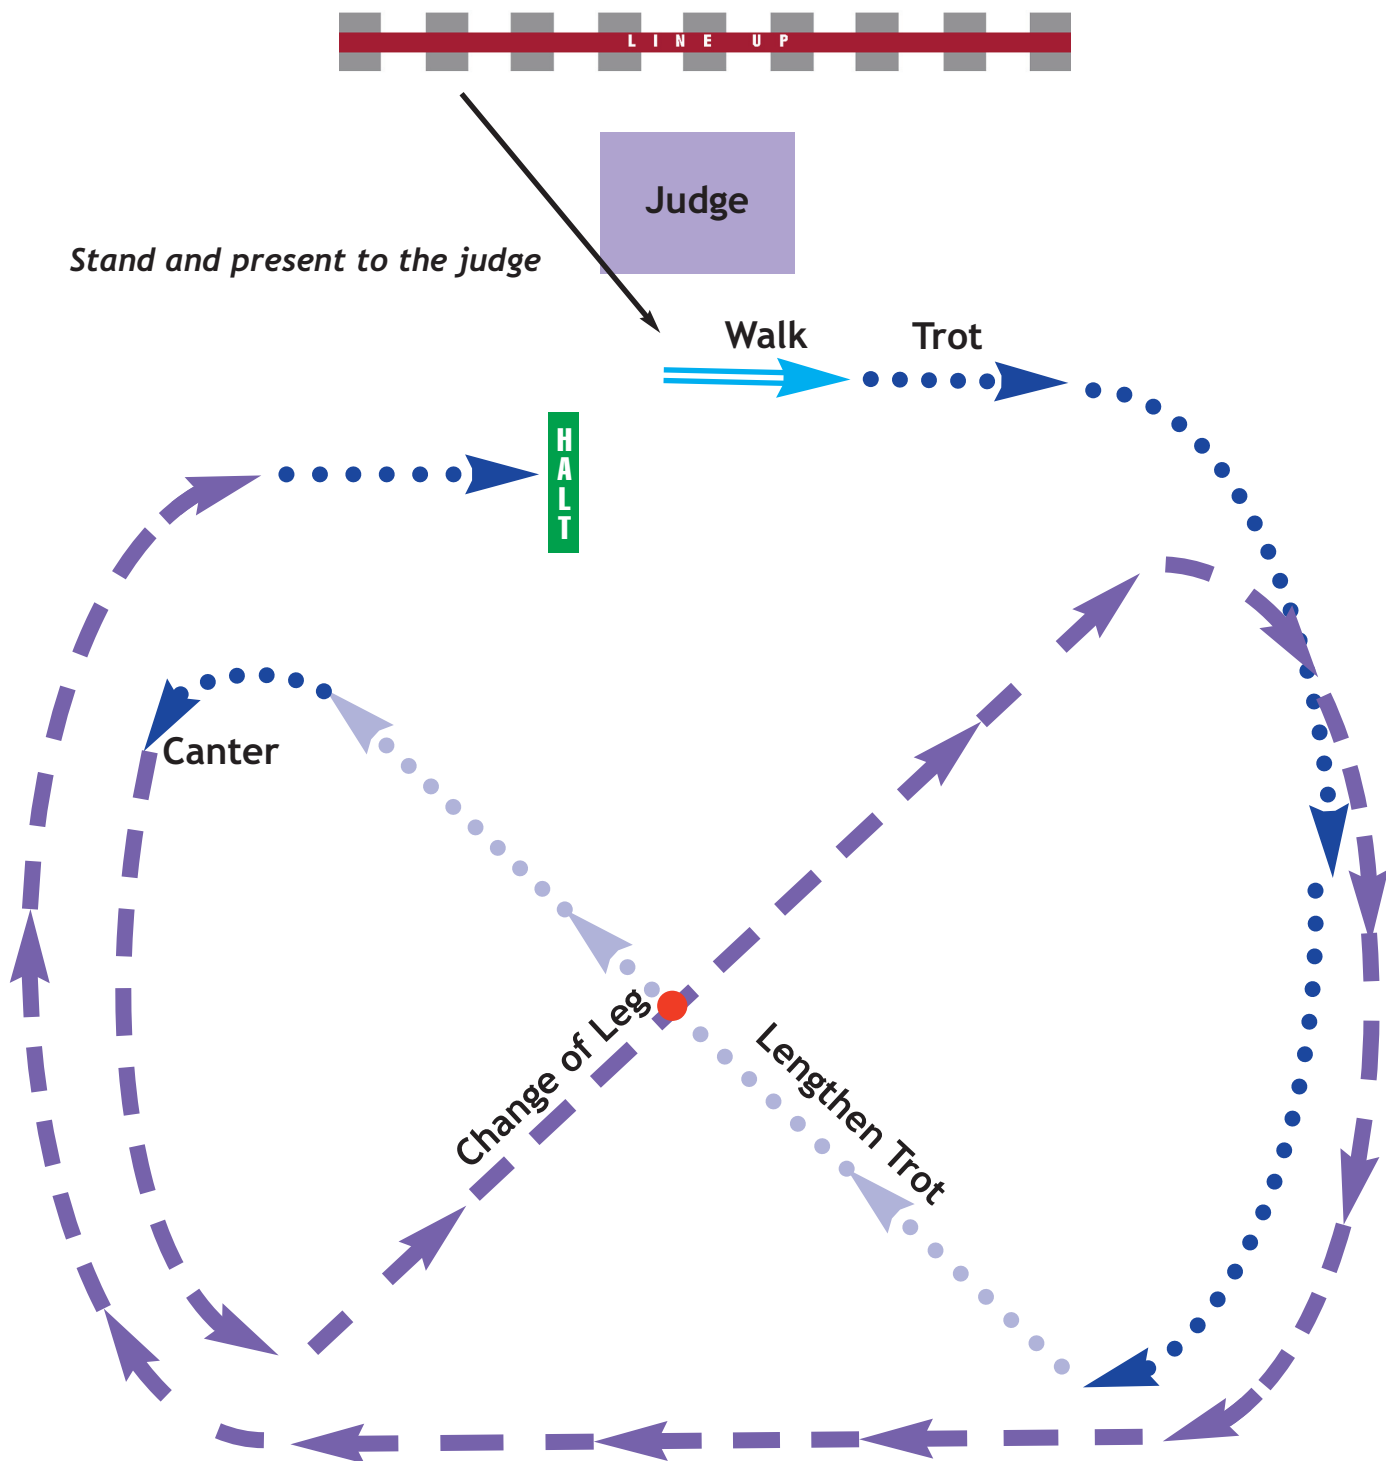

Led Class Workout

NB Ponies should be judged at the walk and trot on the circle prior to completing the workout shown below.

AUDIENCE

Leading Rein Workout

Stand and present to the judge

First Ridden Workout

NB First Ridden Ponies are are not asked to canter when on the circle prior to individual workout.

Ridden Workout

Ridden Hunter Workout